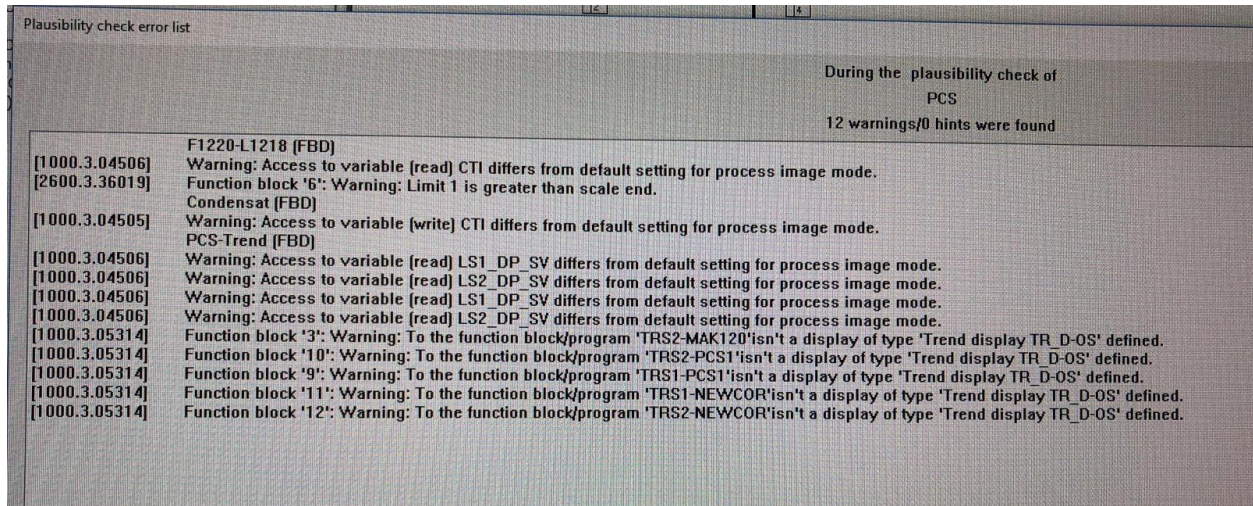

Running Plausibility check

After right, clicking load "changed object" on PCS (AC800FR)

On "Commissioning Mode"