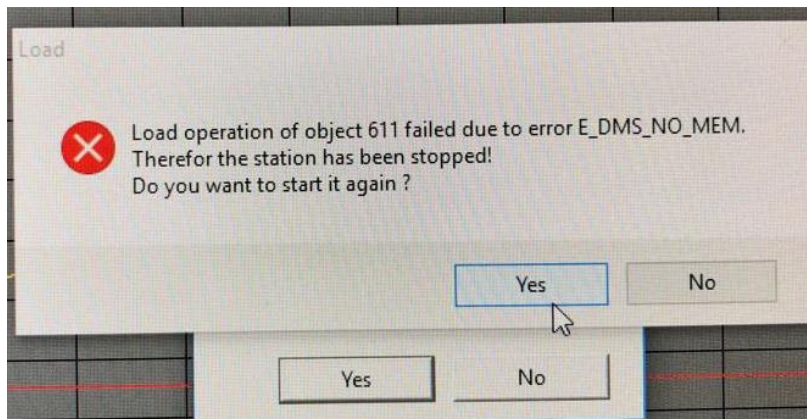

Running Plausibility check

After right, clicking load "changed object" on PCS (AC800FR)

On "Commissioning Mode"