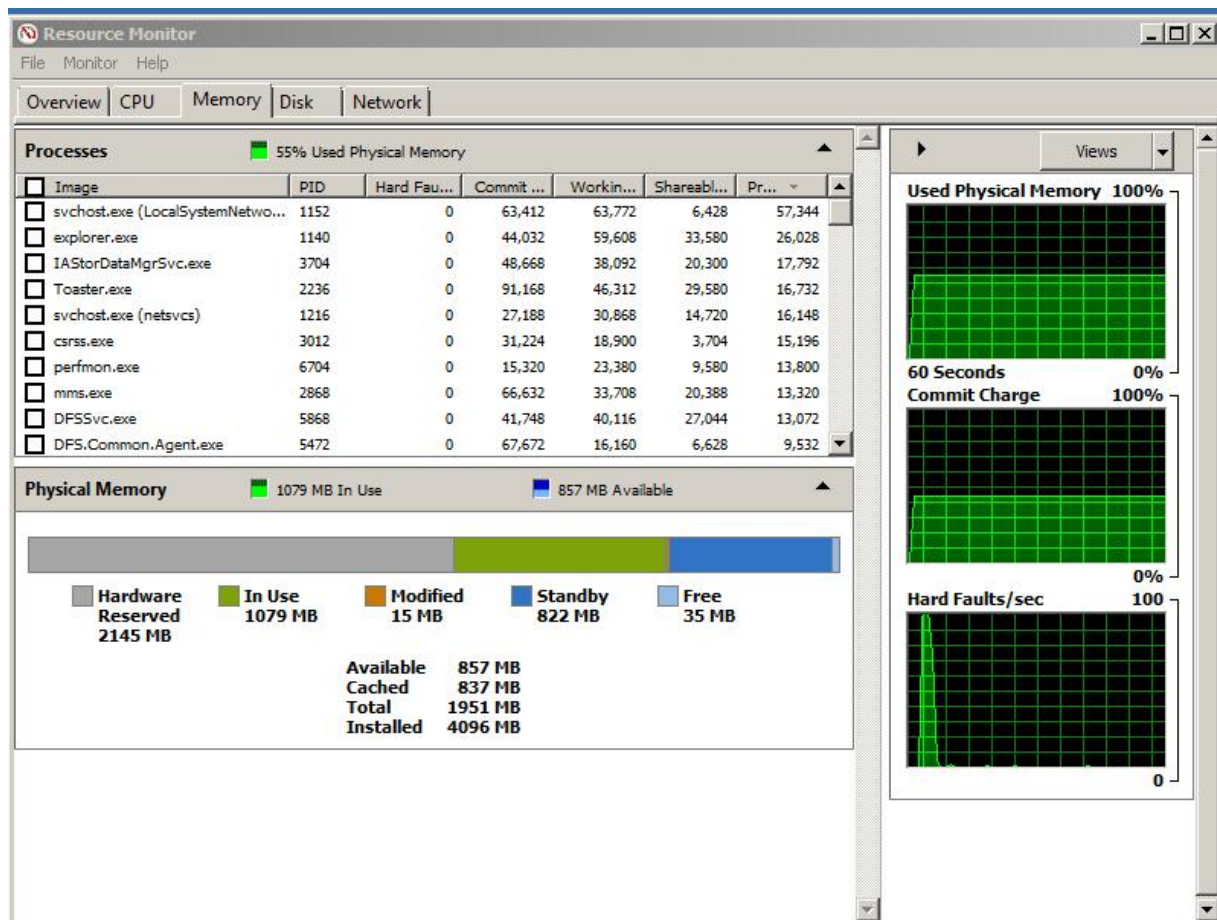

Resource Monitor

System

Manufacturer: Dell
 Model: Precision R.7910
 Rating: Windows Experience Index
 Processor: Intel(R) Xeon(R) CPU E5-2603 v3 @ 1.60GHz 1.60 GHz
 Installed memory (RAM): 4.00 GB (1.91 GB usable)
 System type: 32-bit Operating System
 Pen and Touch: No Pen or Touch Input is available for this Display